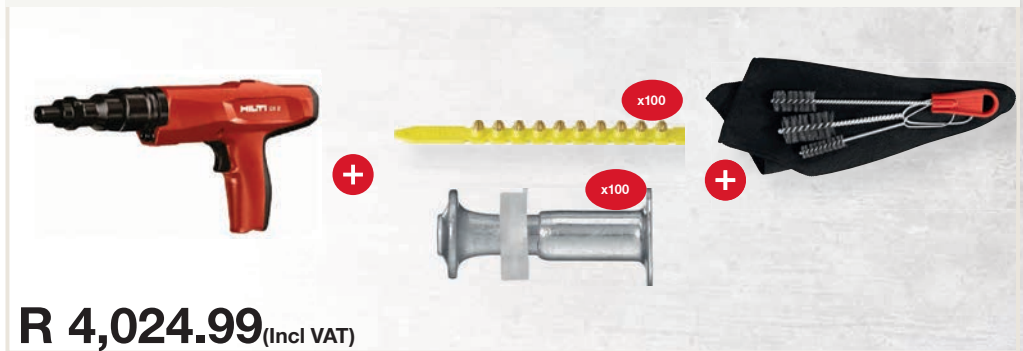

Combo - DX 2 + DX Cartridge 6,8 Yellow + X-C 2 P8 + Cleaning Kit DX 2