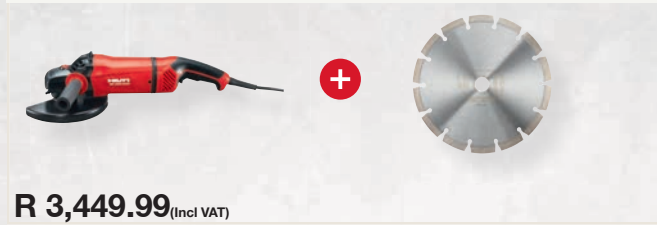

Hilti Store Silverton

Hilti Store Weltevreden Park

Connect with us:

Combo - UD 4 230V + HSS 1-13 Kit

Combo - AG 230-24D 230V Box + P-S 230/22 Univ Discs

Combo - HIT 1 + Plastic Box HIT Promo Insulated

Combo - HIT 170 500/2 + HDM 500 Box + HIT-CB 500 + Plastic Box HIT Promo Insulated