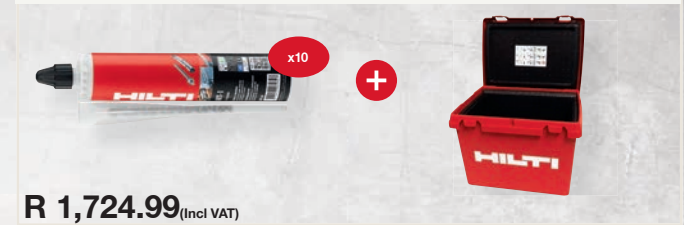

Hilti Store Silverton

Hilti Store Weltevreden Park

Connect with us:

Combo - UD 4 230V + HSS 1-13 Kit

Combo - AG 230-24D 230V Box + P-S 230/22 Univ Discs

Combo - HIT 1 + Plastic Box HIT Promo Insulated

Combo - HIT 170 500/2 + HDM 500 Box + HIT-CB 500 + Plastic Box HIT Promo Insulated