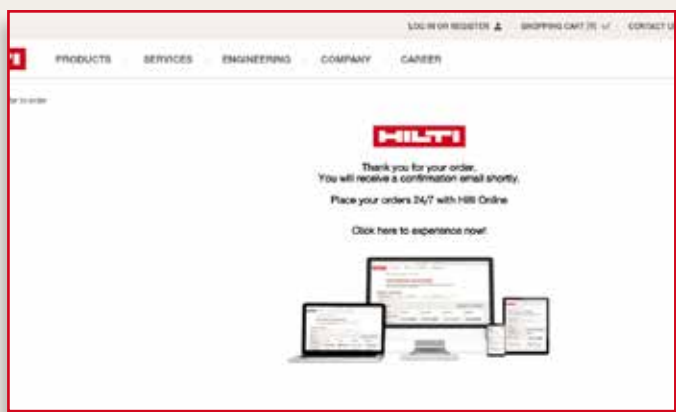

3. Complete the required fields marked with an asterisk (Purchase Order Number/Ref and Preferred Delivery Date) and check the “I would like to PLACE THE ORDER according to the quotation” if you would like to convert the quotation as is

4. Click “Place Order” and your order has now been placed! You will receive an emailed order confirmation shortly