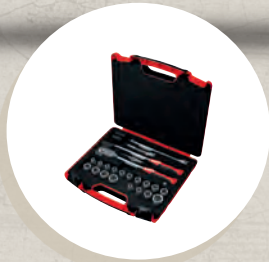

BLACK FRIDAY

SPEND **R20,000** OR MORE,
AND RECEIVE:
SCREWDRIVER SET

SPEND **R30,000** OR MORE, AND
RECEIVE:
SOCKET WRENCH SET

SPEND **R45,000** OR MORE,
AND RECEIVE:
TASK LIGHT KIT

SPEND **R60,000** OR MORE,
AND RECEIVE:
HAMMER WRENCH SET